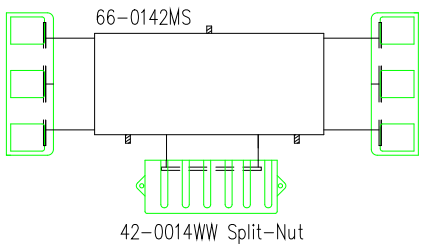

6 FOOT POWER CORD

W B

34-0199X
PSI HARNESS (6')

34-0201X (6')
HI-LIMIT SENSOR

26-0060

4.0kW, TEE HEATER, 10"

37-0020
AMBER
INDICATOR
LIGHT

PRESSURE
SWITCH
34-0148A

HYDRO-QUIP
CORONA, CA (909) 273-7575

Manufacture Notes:

Approved By:

Dwg. No.
BT-12AA-DF

Drawn
BH

Rev
2

Wire Color Code

Date
03.18.03

Diagram
No. **1298**

B - Black	G - Green
Br - Brown	Bl - Blue
R - Red	V - Violet
O - Orange	W - White
Y - Yellow	Gr - Gray