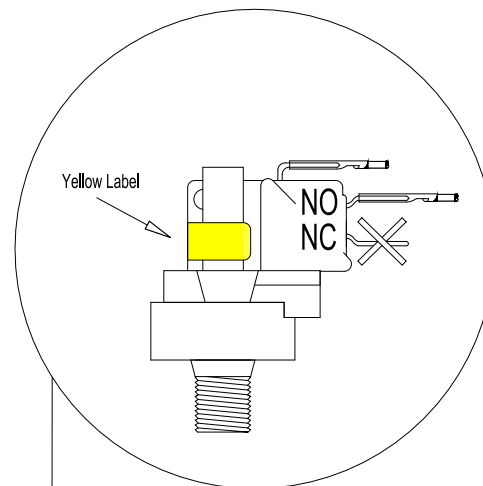

6 FOOT POWER CORD

W B

34-0199X
PSI HARNESS (6')

34-0201X (6')
HI-LIMIT SENSOR

26-0060

4.0kW, TEE HEATER, 10"

37-0020
AMBER
INDICATOR
LIGHT

PRESSURE
SWITCH
34-0148A

HYDRO-QUIP
CORONA, CA (909) 273-7575

Manufacture Notes:

Approved By:

Dwg. No.
BT-12AA-DF

Drawn
BH

Rev
2

Wire Color Code

Date
03.18.03

Diagram
No. **1298**

B - Black	G - Green
Br - Brown	Bl - Blue
R - Red	V - Violet
O - Orange	W - White
Y - Yellow	Gr - Gray