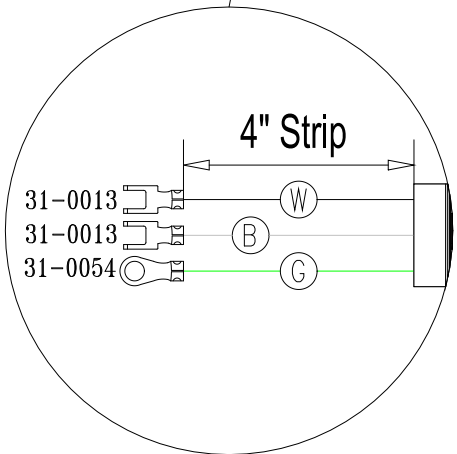

6 FOOT POWER CORD

W B

34-0199X
PSI HARNESS (6')

34-0201X (6')
HI-LIMIT SENSOR

26-0060

4.0kW, TEE HEATER, 10"

37-0020
AMBER
INDICATOR
LIGHT

PRESSURE
SWITCH
34-0148A

HYDRO-QUIP
CORONA, CA (909) 273-7575

Manufacture Notes:

Approved By:

Dwg. No.
BT-12AA-DF

Drawn
BH

Rev
2

Wire Color Code

Date
03.18.03

Diagram
No. **1298**

B - Black	G - Green
Br - Brown	Bl - Blue
R - Red	V - Violet
O - Orange	W - White
Y - Yellow	Gr - Gray