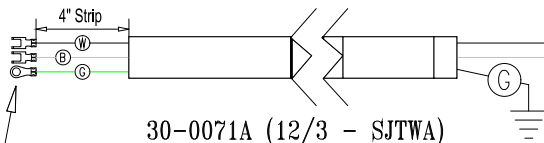

6 FOOT POWER CORD

W B

34-0199X
PSI HARNESS (6')

34-0201X (6')
HI-LIMIT SENSOR

26-0060

4.0kW, TEE HEATER, 10"

37-0020
AMBER
INDICATOR
LIGHT

PRESSURE
SWITCH
34-0148A

HYDRO-QUIP
CORONA, CA (909) 273-7575

Manufacture Notes:

Approved By:

Dwg. No.
BT-12AA-DF

Drawn
BH

Rev
2

Wire Color Code

Date
03.18.03